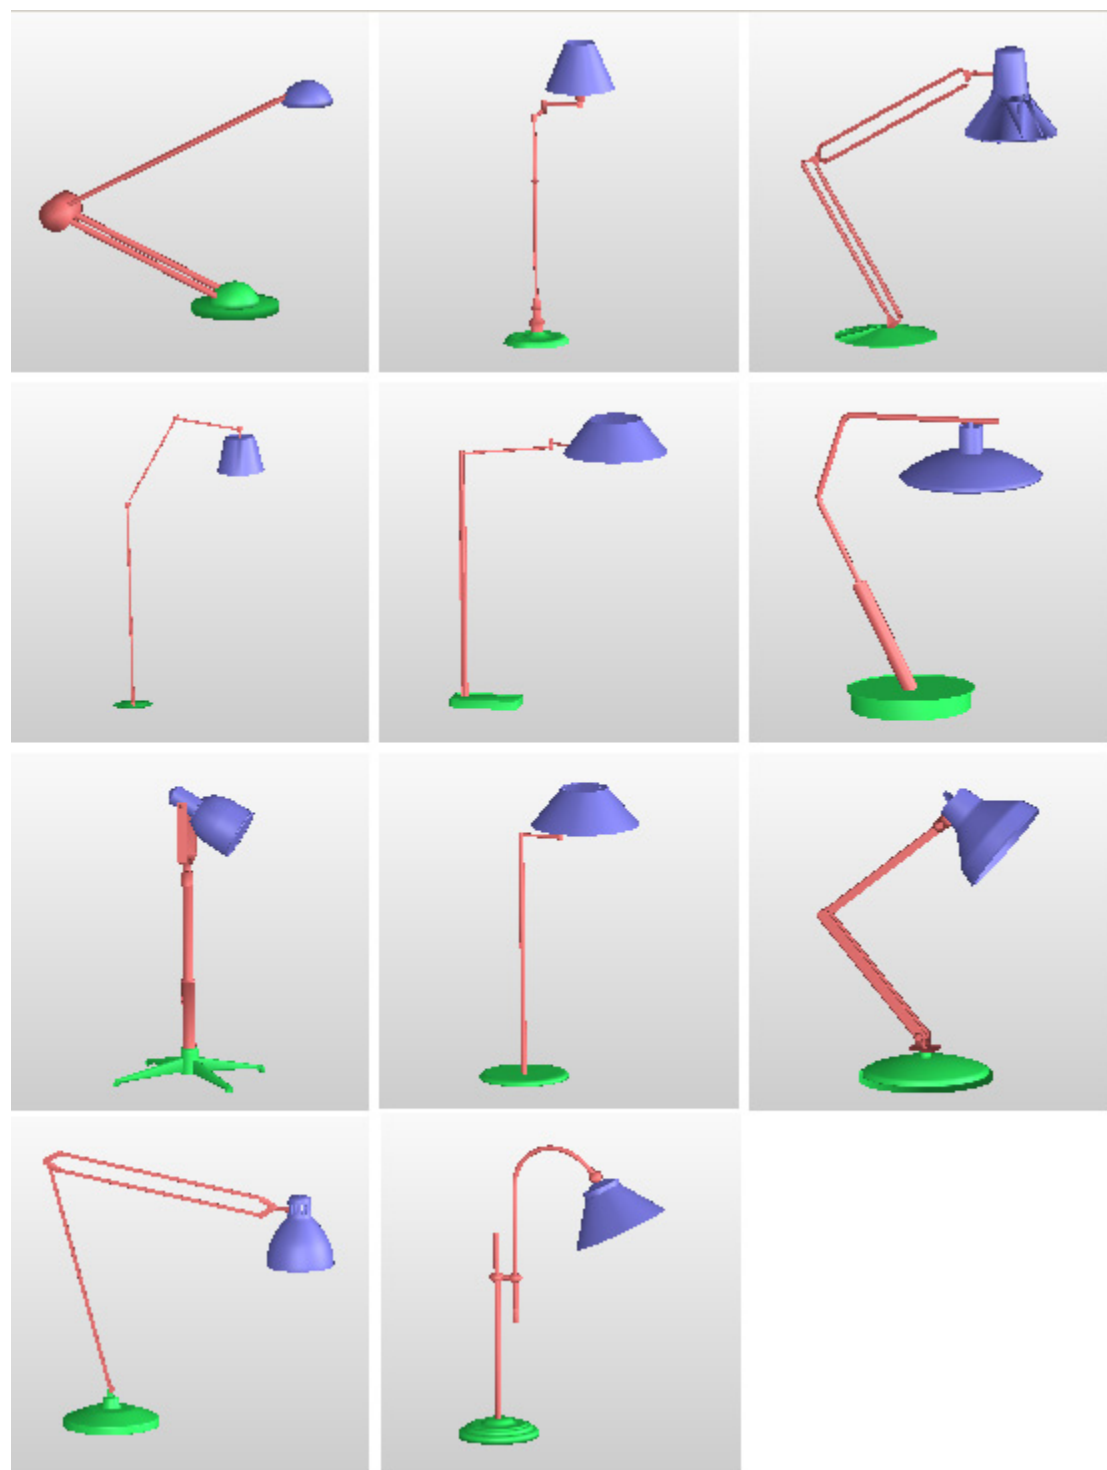

Fit and Diverse: Set Evolution for Inspiring 3D Shape Galleries (supplemental material)

Paper ID: 0237

Side-by-side comparisons for set evolution

Outline

- Data sets:
 - Perfume bottles
 - Teapots and vases
 - Chairs
 - Lamps
 - Candelabra
 - TV-aliens
- For each set, we show side-by-side comparison between:
 - Input set and set evolved with “fit-and-diverse”
 - Set evolved with “fit-and-diverse” and that with “fit” only

Set evolved with "fit-and-diverse"

Set evolved with “fit-and-diverse”

Elite set evolved with “fit” only
(User preference: teapots or vases with slender body)

Chairs

Input set

Set evolved with "fit-and-diverse"

Set evolved with “fit-and-diverse”

Elite set evolved with “fit” only
(User preference: swivel chairs or bar stools)

Lamps

Input set

Set evolved with "fit-and-diverse"

Set evolved with "fit-and-diverse"

Elite set evolved with "fit" only
(User preference: articulation desk lamps)

Candelabra

Input set

Set evolved with "fit-and-diverse"

Set evolved with “fit-and-diverse”

Elite set evolved with “fit” only
(User preference: two-arm candelabra)

TV-aliens

Input set

Set evolved with "fit-and-diverse"