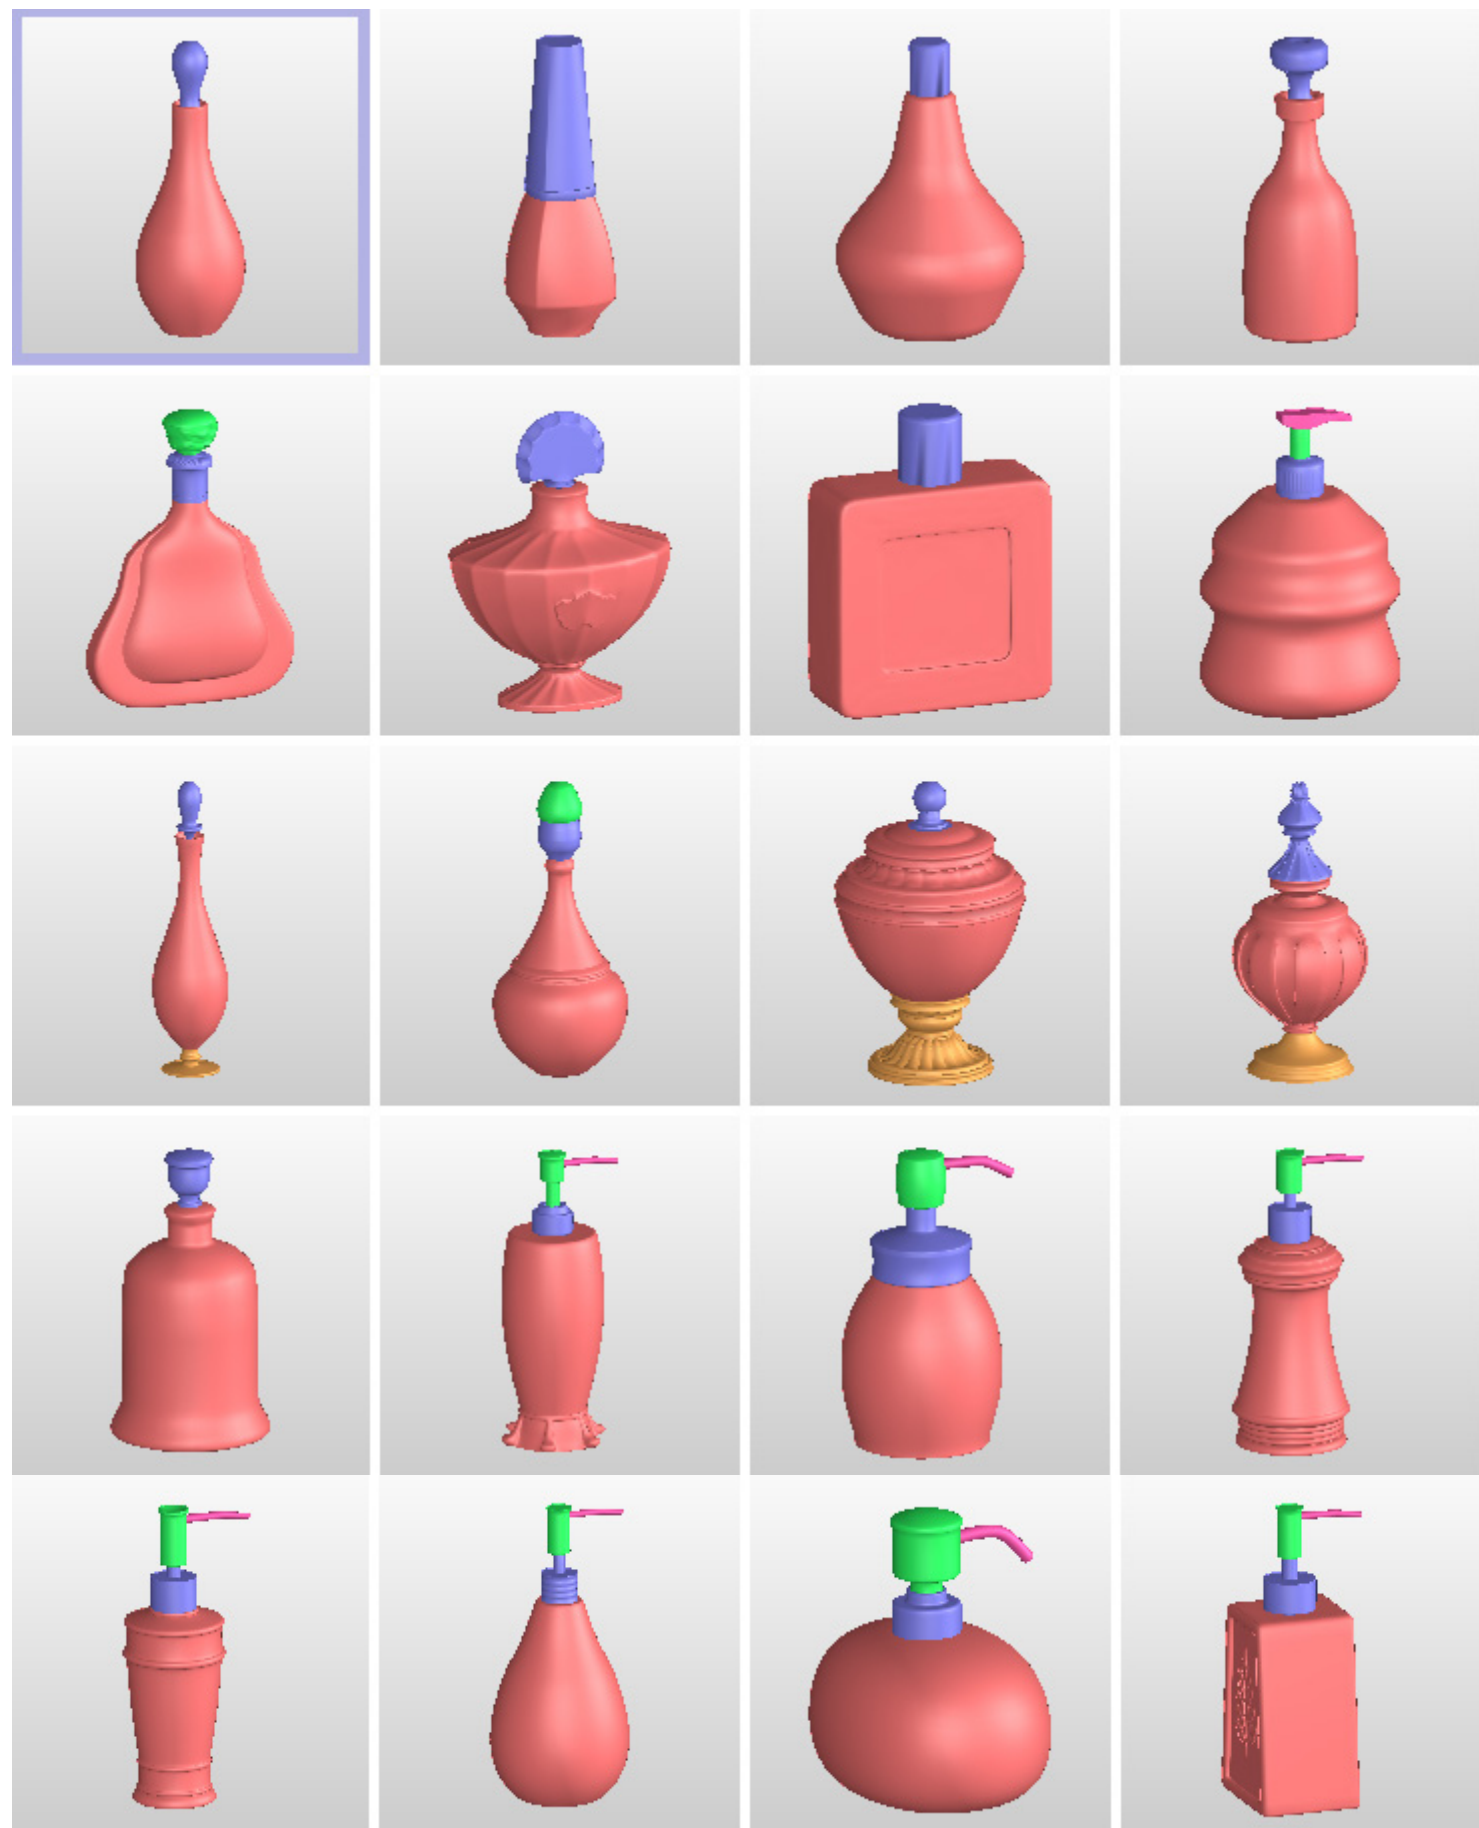

Fit and Diverse: Set Evolution for Inspiring 3D Shape Galleries (supplemental material)

Paper ID: 0237

Side-by-side comparisons for set evolution

Outline

- Data sets:
 - Perfume bottles
 - Teapots and vases
 - Chairs
 - Lamps
 - Candelabra
 - TV-aliens
- For each set, we show side-by-side comparison between:
 - Input set and set evolved with “fit-and-diverse”
 - Set evolved with “fit-and-diverse” and that with “fit” only

Perfume bottles

Input set

Evolved set (fit & diverse)

Set evolved with “fit-and-diverse”

Elite set evolved with “fit” only
 (User preference: bottles with heart- or diamond-shaped body)

Teapots and vases

Input set

Set evolved with "fit-and-diverse"

Set evolved with “fit-and-diverse”

Elite set evolved with “fit” only
(User preference: teapots or vases with slender body)

Chairs

Input set

Set evolved with "fit-and-diverse"