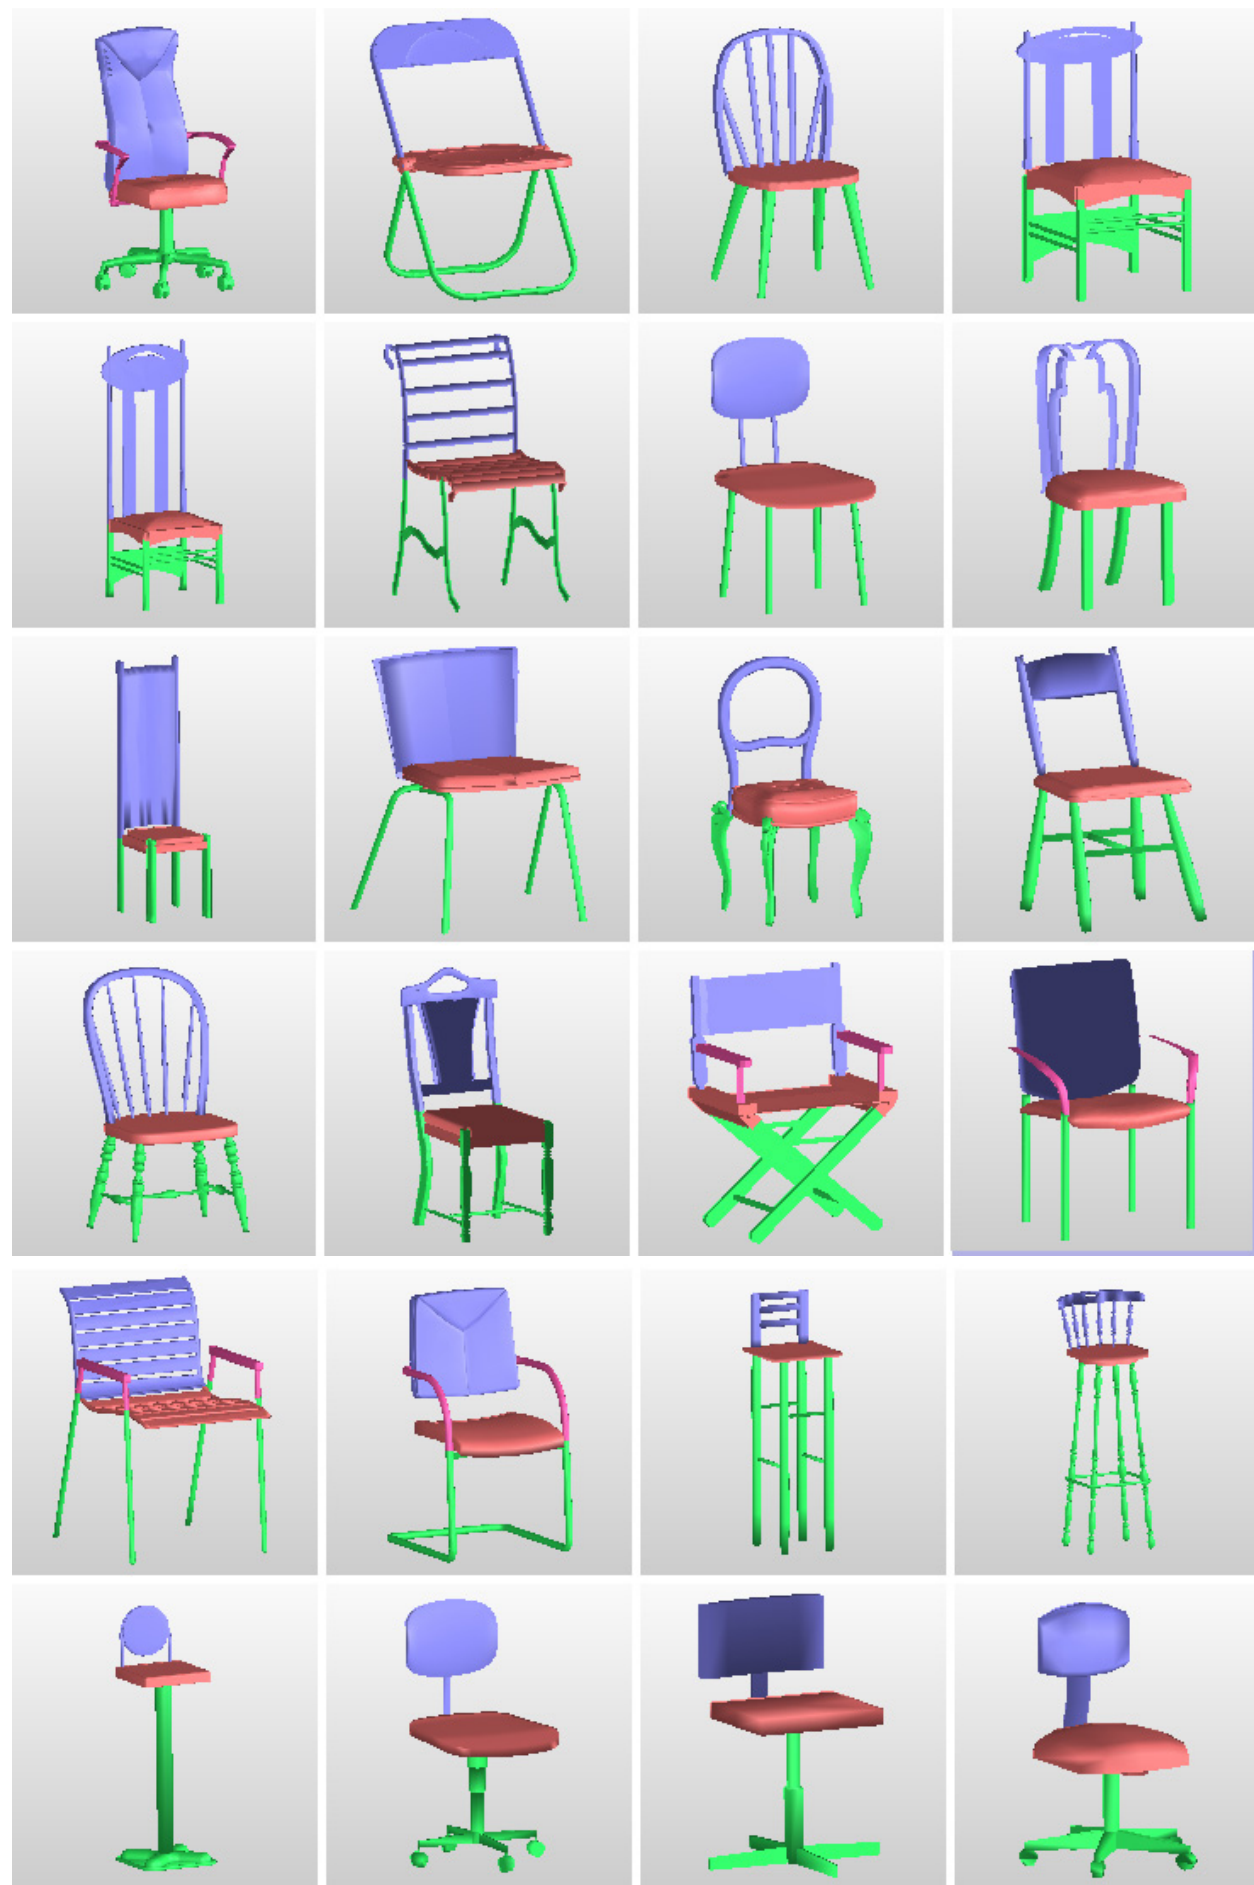

Fit and Diverse: Set Evolution for Inspiring 3D Shape Galleries (supplemental material)

Paper ID: 0237

Side-by-side comparisons for set evolution

Outline

- Data sets:
 - Perfume bottles
 - Teapots and vases
 - Chairs
 - Lamps
 - Candelabra
 - TV-aliens
- For each set, we show side-by-side comparison between:
 - Input set and set evolved with “fit-and-diverse”
 - Set evolved with “fit-and-diverse” and that with “fit” only

Set evolved with "fit-and-diverse"

Set evolved with “fit-and-diverse”

Elite set evolved with “fit” only
(User preference: teapots or vases with slender body)

Chairs

Input set

Set evolved with "fit-and-diverse"

Set evolved with “fit-and-diverse”

Elite set evolved with “fit” only
(User preference: swivel chairs or bar stools)

Lamps

Input set

Set evolved with "fit-and-diverse"

Set evolved with "fit-and-diverse"

Elite set evolved with "fit" only
(User preference: articulation desk lamps)

Candelabra

Input set

Set evolved with "fit-and-diverse"

Set evolved with “fit-and-diverse”

Elite set evolved with “fit” only
(User preference: two-arm candelabra)

TV-aliens

Input set

Set evolved with "fit-and-diverse"