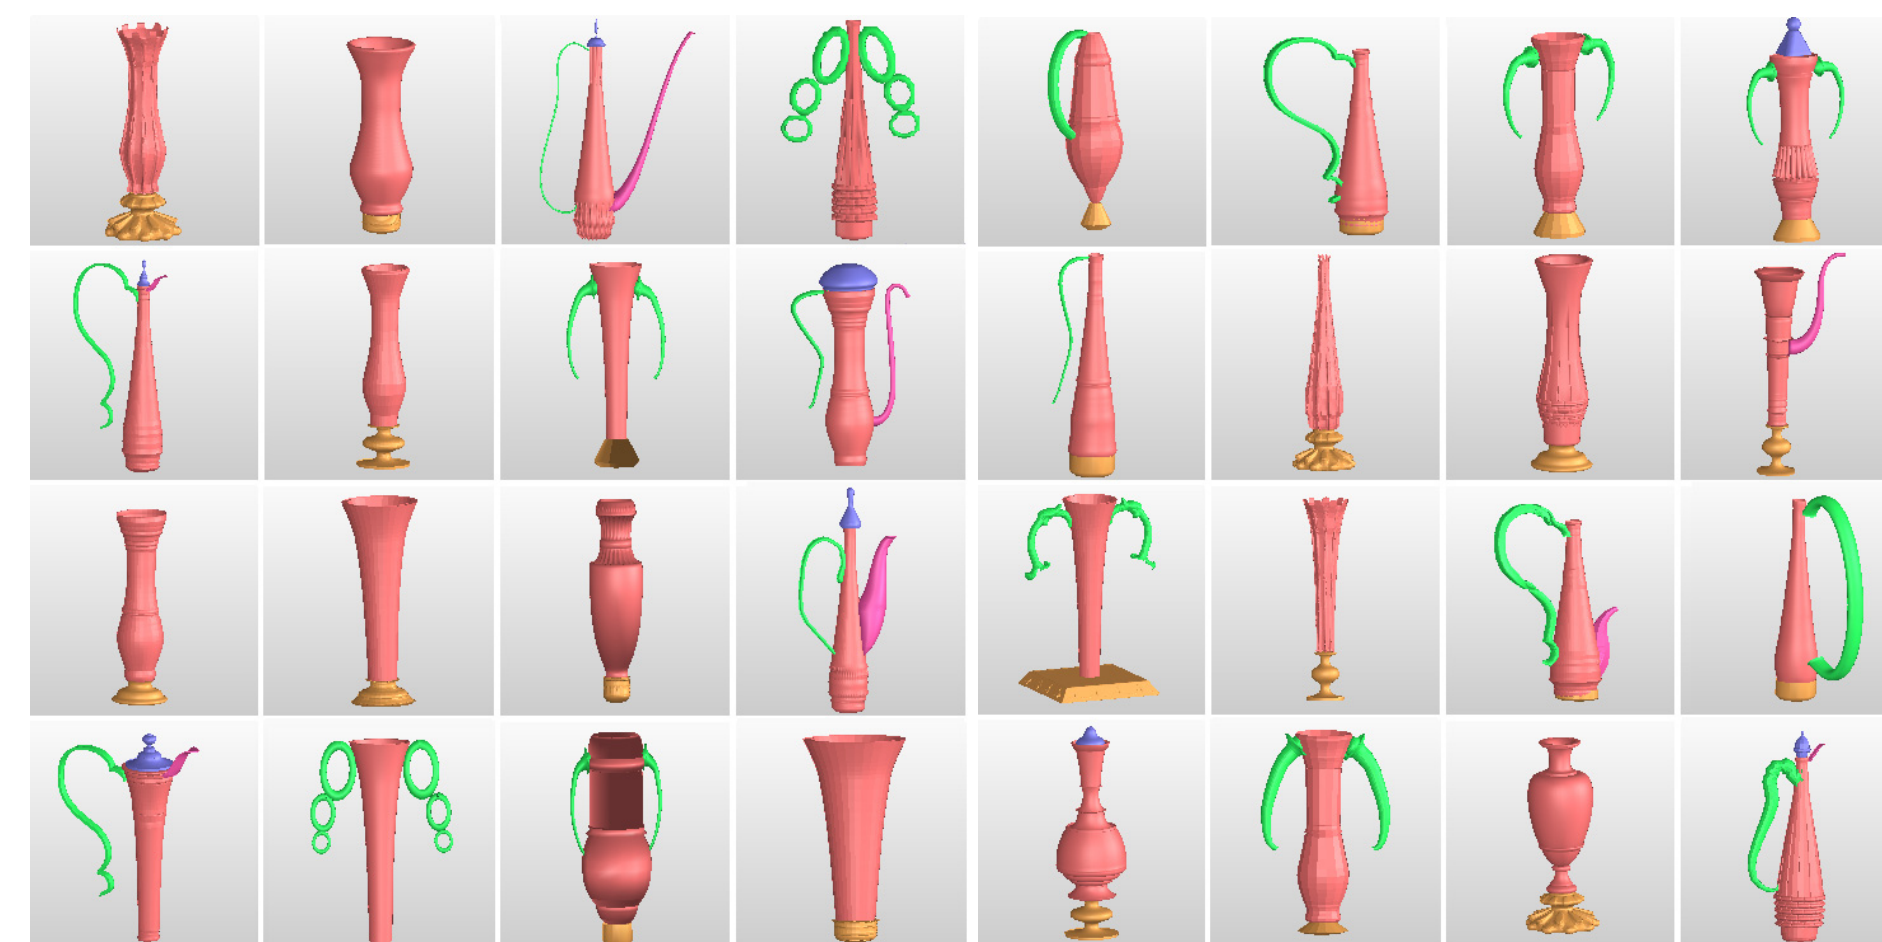

Fit and Diverse: Set Evolution for Inspiring 3D Shape Galleries (supplemental material)

Paper ID: 0237

Side-by-side comparisons for set evolution

Outline

- Data sets:
 - Perfume bottles
 - Teapots and vases
 - Chairs
 - Lamps
 - Candelabra
 - TV-aliens
- For each set, we show side-by-side comparison between:
 - Input set and set evolved with “fit-and-diverse”
 - Set evolved with “fit-and-diverse” and that with “fit” only

Perfume bottles

Input set

Evolved set (fit & diverse)

Set evolved with “fit-and-diverse”

Elite set evolved with “fit” only
 (User preference: bottles with heart- or diamond-shaped body)

Teapots and vases

Input set

Set evolved with "fit-and-diverse"

Set evolved with “fit-and-diverse”

Elite set evolved with “fit” only
(User preference: teapots or vases with slender body)

Chairs

Input set

Set evolved with "fit-and-diverse"

Candelabra

Input set

Set evolved with "fit-and-diverse"

Set evolved with “fit-and-diverse”

Elite set evolved with “fit” only
(User preference: two-arm candelabra)

TV-aliens

Input set

Set evolved with "fit-and-diverse"