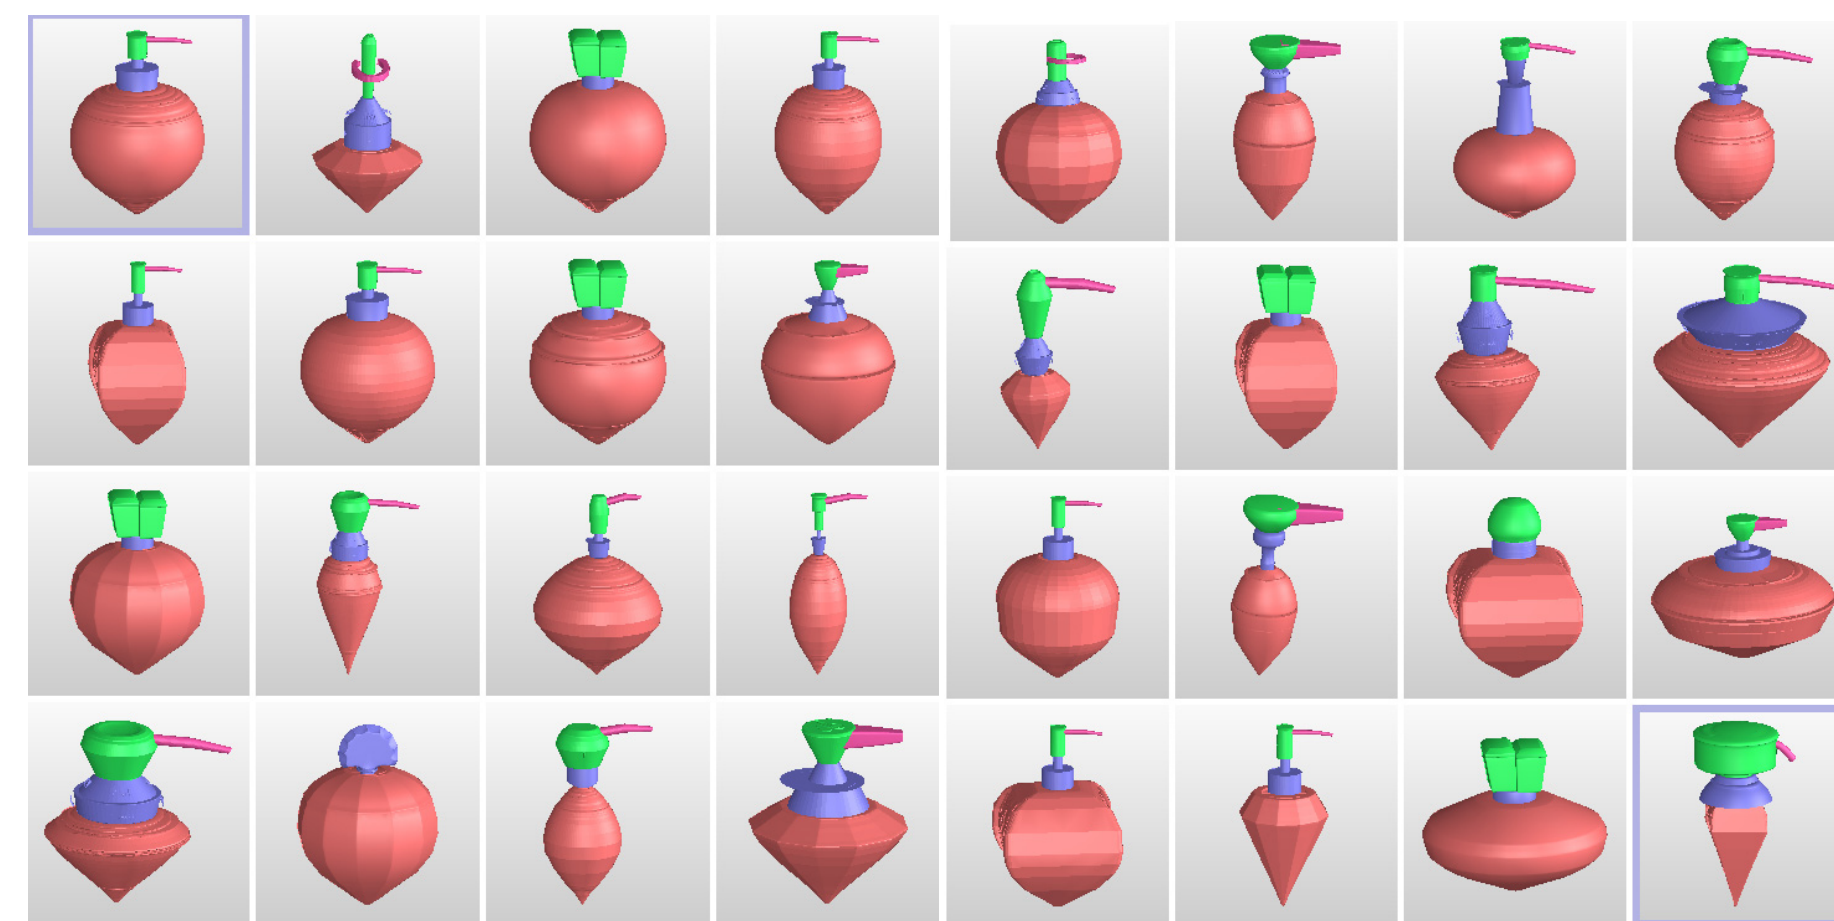

Fit and Diverse: Set Evolution for Inspiring 3D Shape Galleries (supplemental material)

Paper ID: 0237

Side-by-side comparisons for set evolution

Outline

- Data sets:
 - Perfume bottles
 - Teapots and vases
 - Chairs
 - Lamps
 - Candelabra
 - TV-aliens
- For each set, we show side-by-side comparison between:
 - Input set and set evolved with “fit-and-diverse”
 - Set evolved with “fit-and-diverse” and that with “fit” only

Perfume bottles

Input set

Evolved set (fit & diverse)

Set evolved with “fit-and-diverse”

Elite set evolved with “fit” only
 (User preference: bottles with heart- or diamond-shaped body)

Teapots and vases

Input set

Set evolved with "fit-and-diverse"

Set evolved with “fit-and-diverse”

Elite set evolved with “fit” only
(User preference: teapots or vases with slender body)

Chairs

Input set

Set evolved with "fit-and-diverse"

Candelabra

Input set

Set evolved with "fit-and-diverse"

Set evolved with “fit-and-diverse”

Elite set evolved with “fit” only
(User preference: two-arm candelabra)

TV-aliens

Input set

Set evolved with "fit-and-diverse"