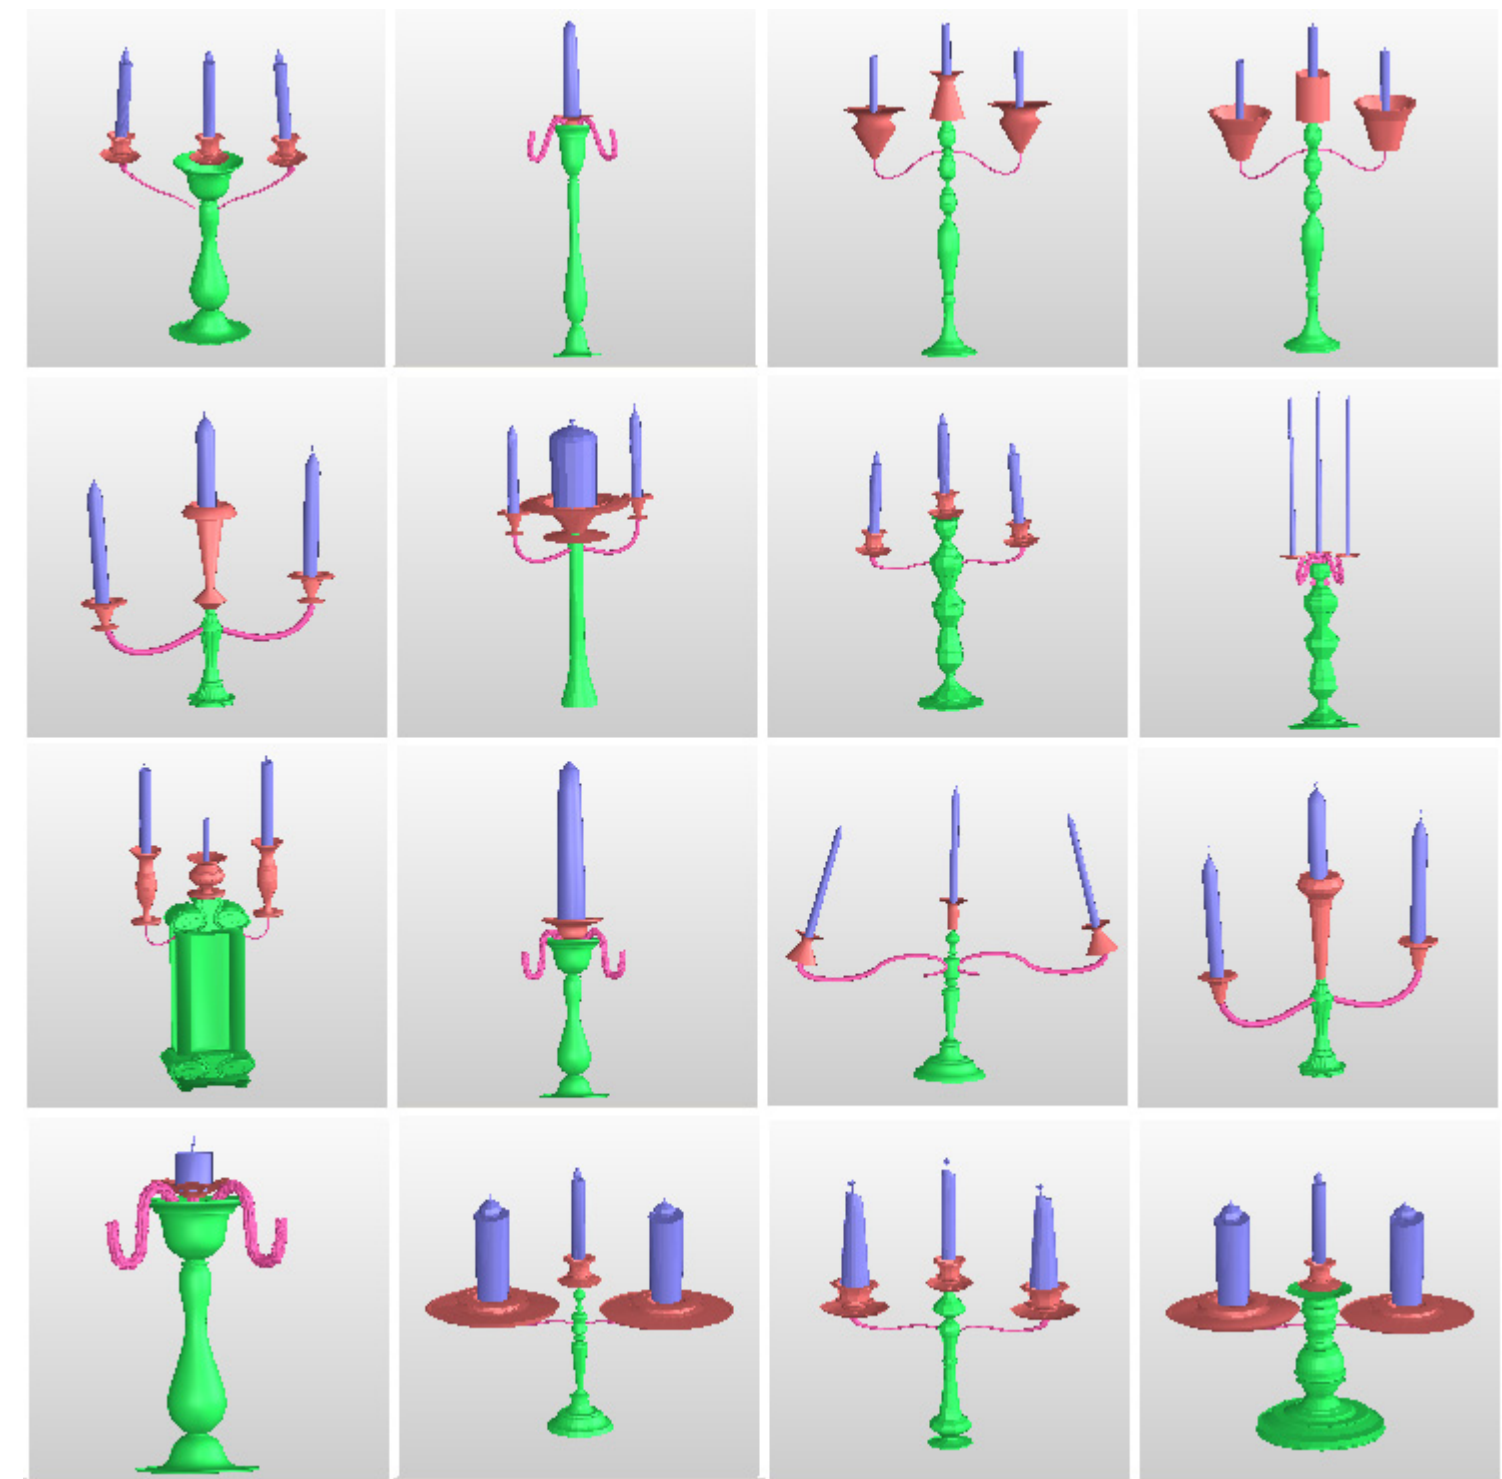

Fit and Diverse: Set Evolution for Inspiring 3D Shape Galleries (supplemental material)

Paper ID: 0237

Side-by-side comparisons for set evolution

Outline

- Data sets:
 - Perfume bottles
 - Teapots and vases
 - Chairs
 - Lamps
 - Candelabra
 - TV-aliens
- For each set, we show side-by-side comparison between:
 - Input set and set evolved with “fit-and-diverse”
 - Set evolved with “fit-and-diverse” and that with “fit” only

Candelabra

Input set

Set evolved with "fit-and-diverse"

Set evolved with “fit-and-diverse”

Elite set evolved with “fit” only
(User preference: two-arm candelabra)

TV-aliens

Input set

Set evolved with "fit-and-diverse"